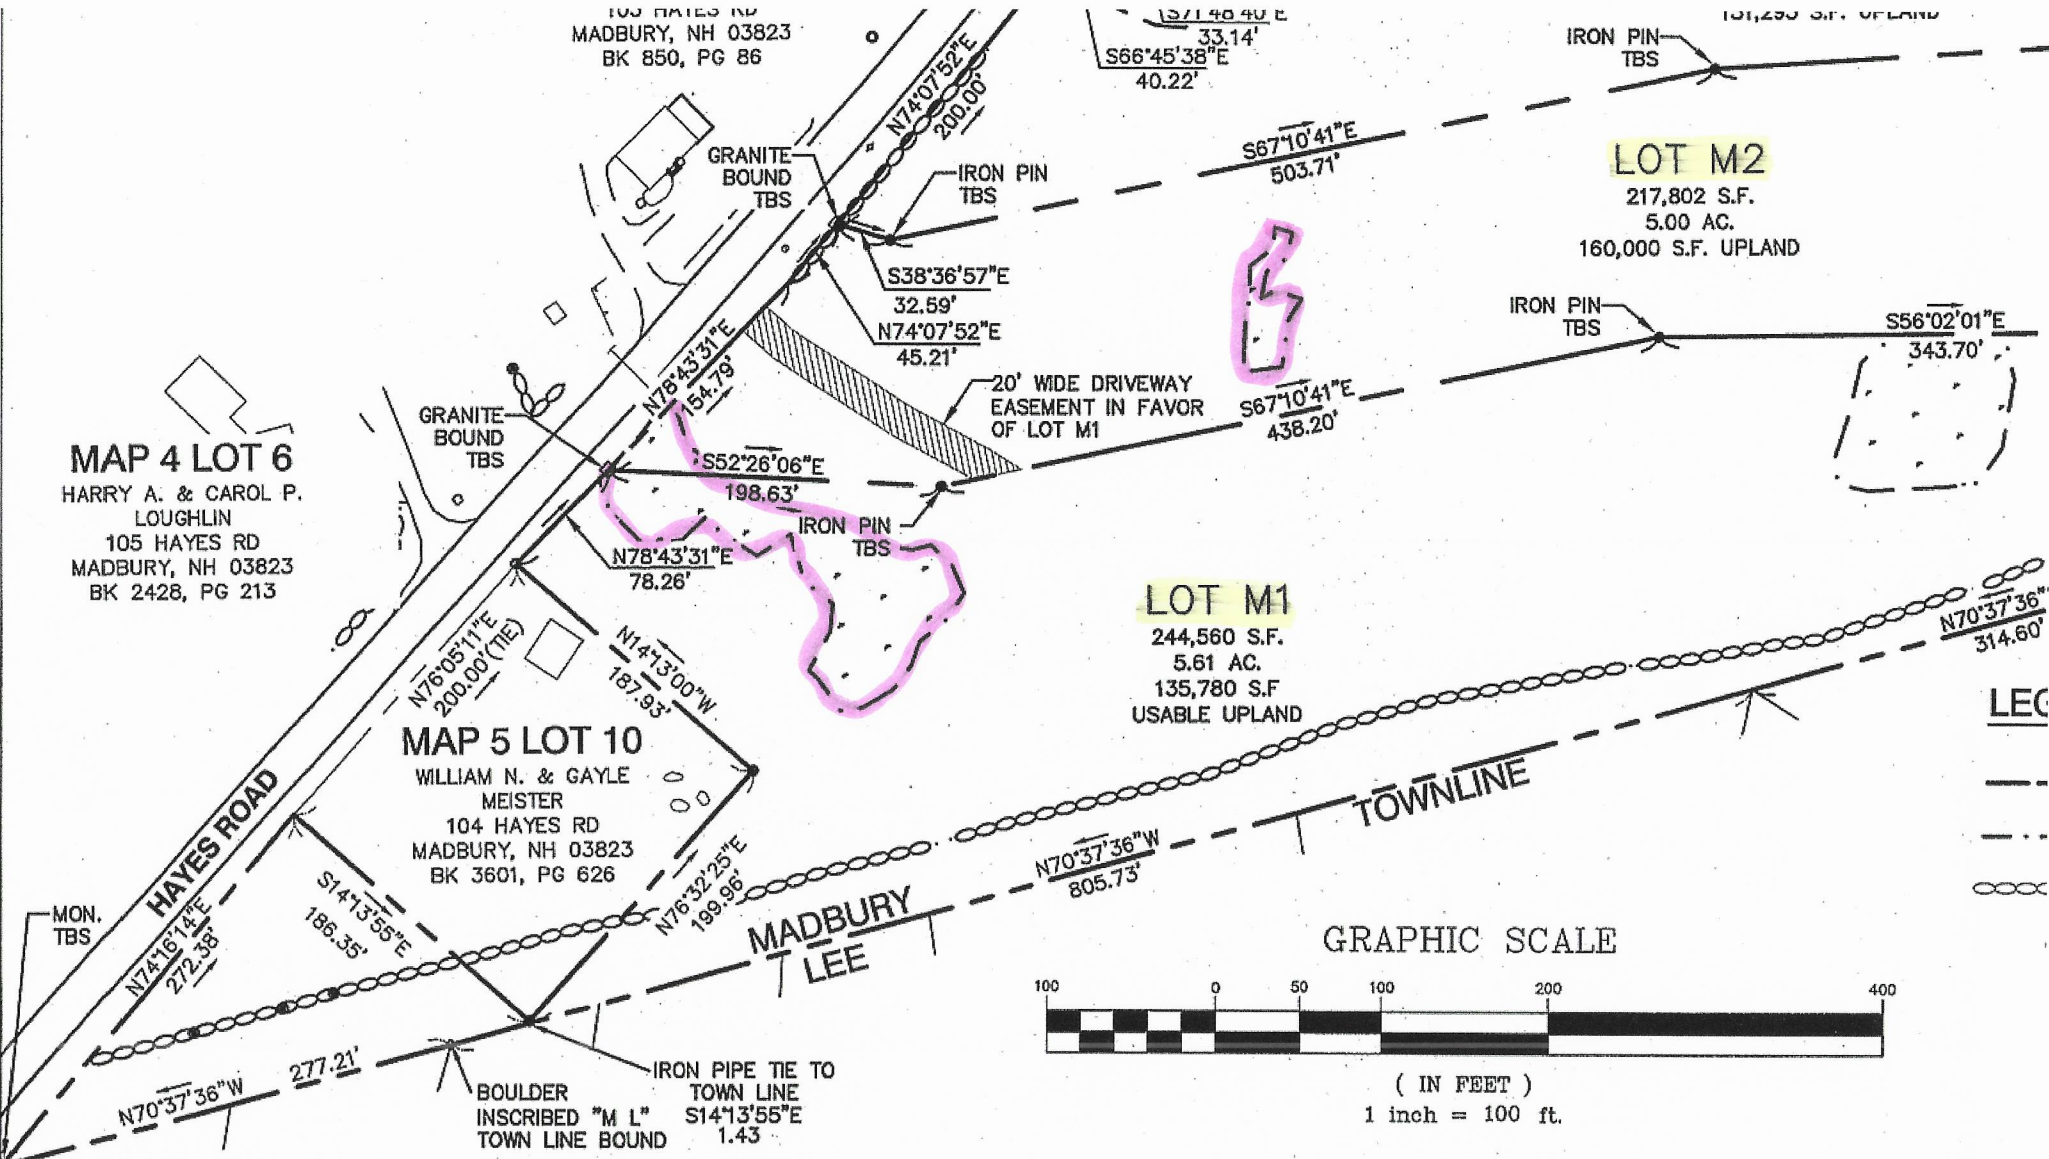

105 HAYES RD
MADBURY, NH 03823
BK 850, PG 86

MAP 4 LOT 6
HARRY A. & CAROL P.
LOUGHLIN
105 HAYES RD
MADBURY, NH 03823
BK 2428, PG 213

MAP 5 LOT 10
WILLIAM N. & GAYLE
MEISTER
104 HAYES RD
MADBURY, NH 03823
BK 3601, PG 626

LOT M1
244,560 S.F.
5.61 AC.
135,780 S.F.
USABLE UPLAND

LOT M2
217,802 S.F.
5.00 AC.
160,000 S.F. UPLAND

GRAPHIC SCALE
(IN FEET)
1 inch = 100 ft.

LEG

- - -
○○○○